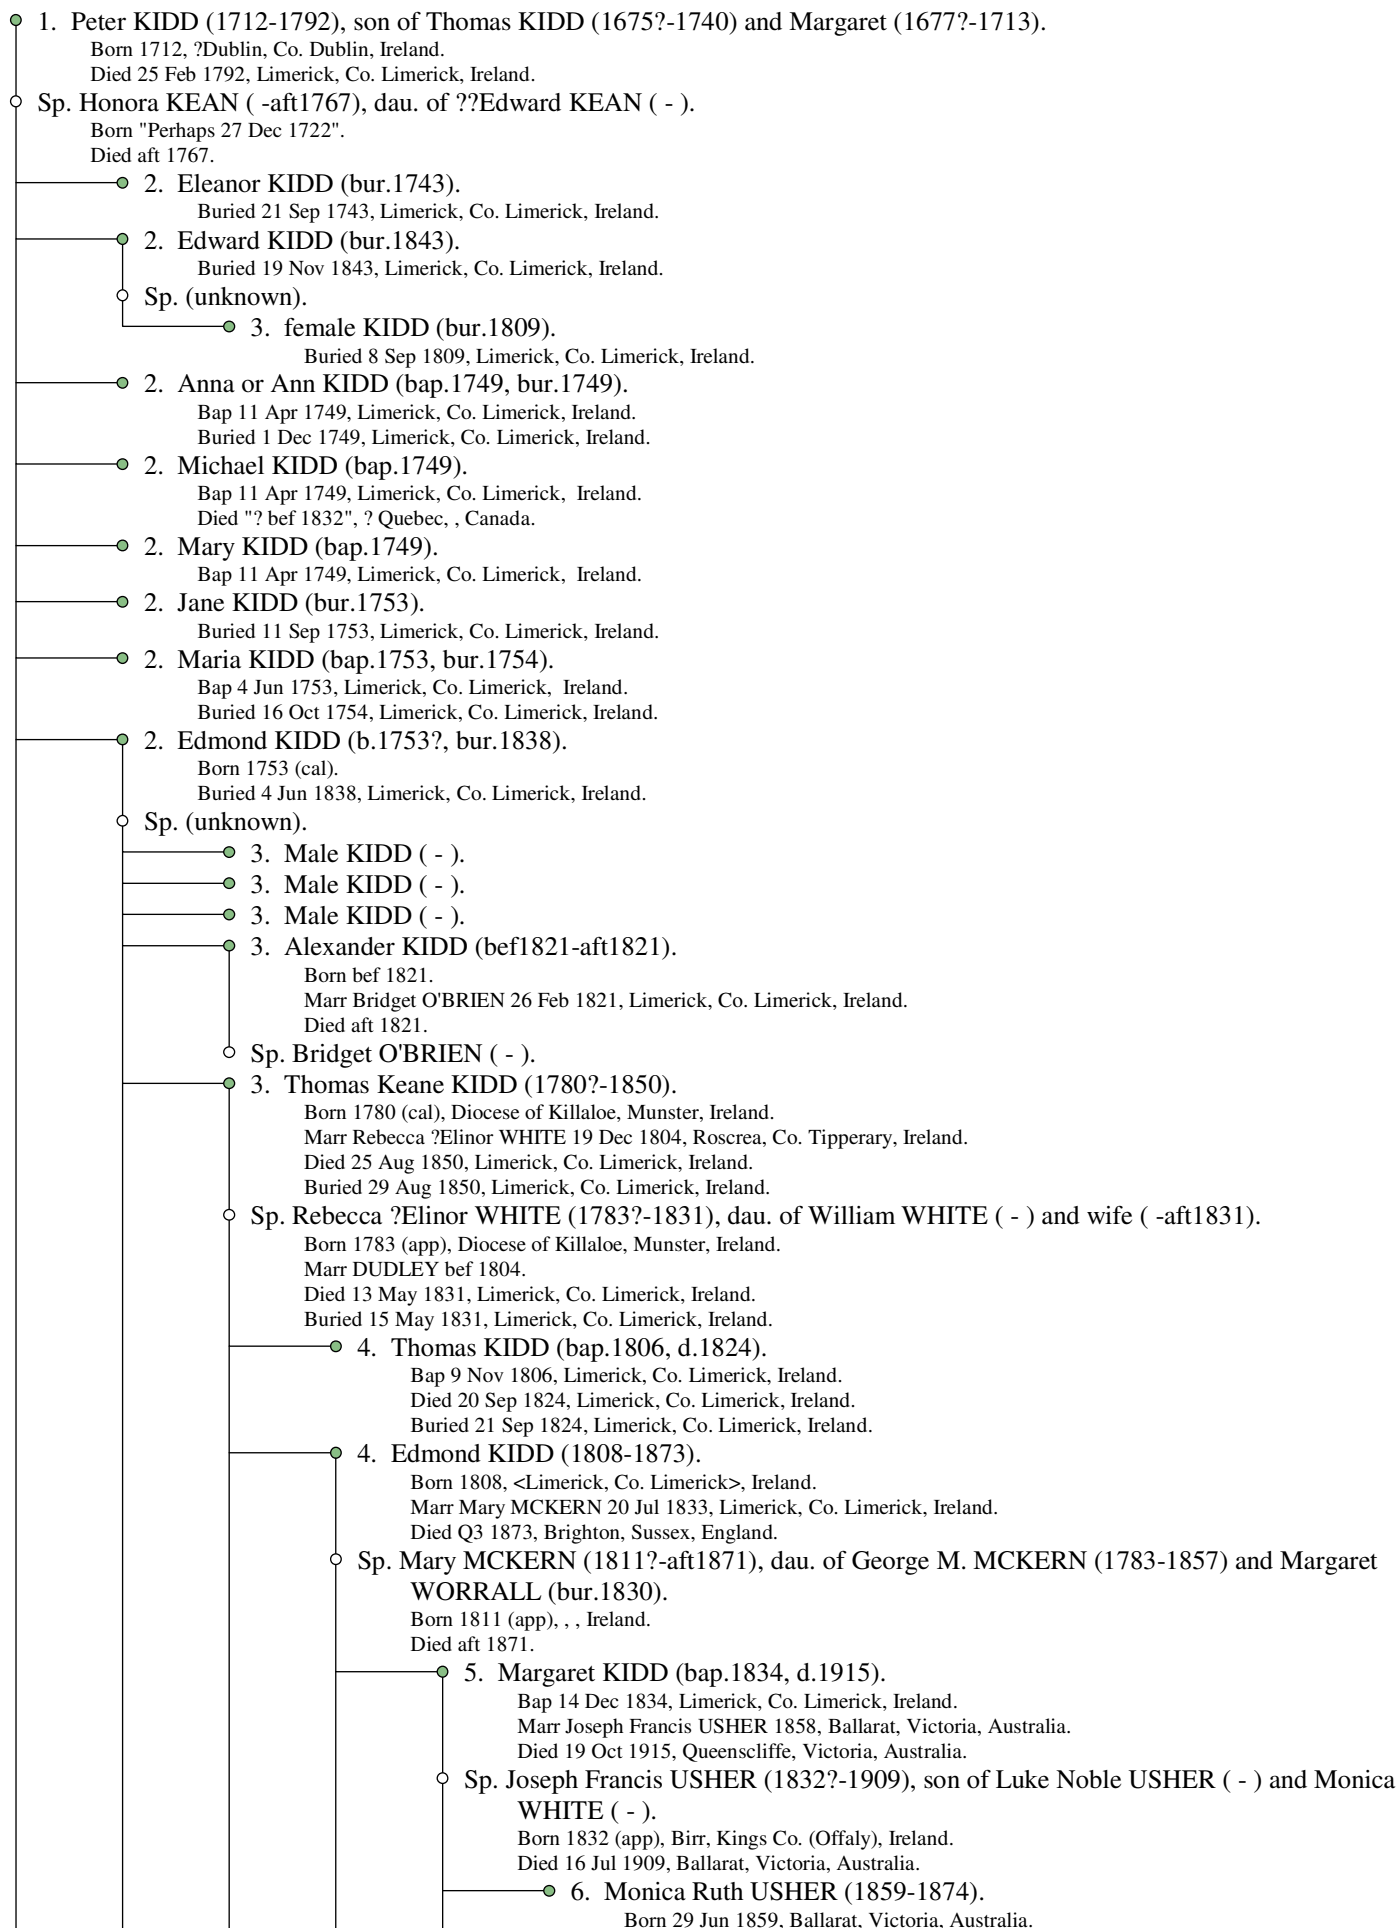

Peter KIDD (1712-1792)

Descendant Outline

28 Sep 2008

Bap 5 Mar 1824, Limerick, Co. Limerick, Ireland.
 Marr Frances Octavia ROUSE 1 Sep 1875, Balham, Surrey, England.
 Died 20 Aug 1918, Hastings, Sussex, England.
 Buried 26 Aug 1918, Woolwich, London, England.

○ Sp. Sophia M. MCKERN, dau. of George M. MCKERN (1783-1857) and Margaret WORRALL (bur.1830).

● 5. Percy Marmaduke KIDD (1851-1942).

Born 13 Feb 1851, Blackheath, Kent, England.
 Marr Gertude Eleanor HARRISON 15 Dec 1881, Blackheath Park, Kent, England.
 Died 21 Jan 1942, Chalfont St Giles, Bucks., England.
 Buried 5 Aug 1942, Hampstead, London, England.

○ Sp. Gertude Eleanor HARRISON (1855-1940), dau. of Thomas Branfill HARRISON (1827-1903) and Matilda Frances FREE (1830-1884).

Born 27 Sep 1855, Blackheath, Kent, England.
 Bap 3 Nov 1855, Blackheath, Kent, England.
 Died 1 Apr 1940, Marylebone, London, England.
 Buried 3 Apr 1940, Hampstead, London, England.