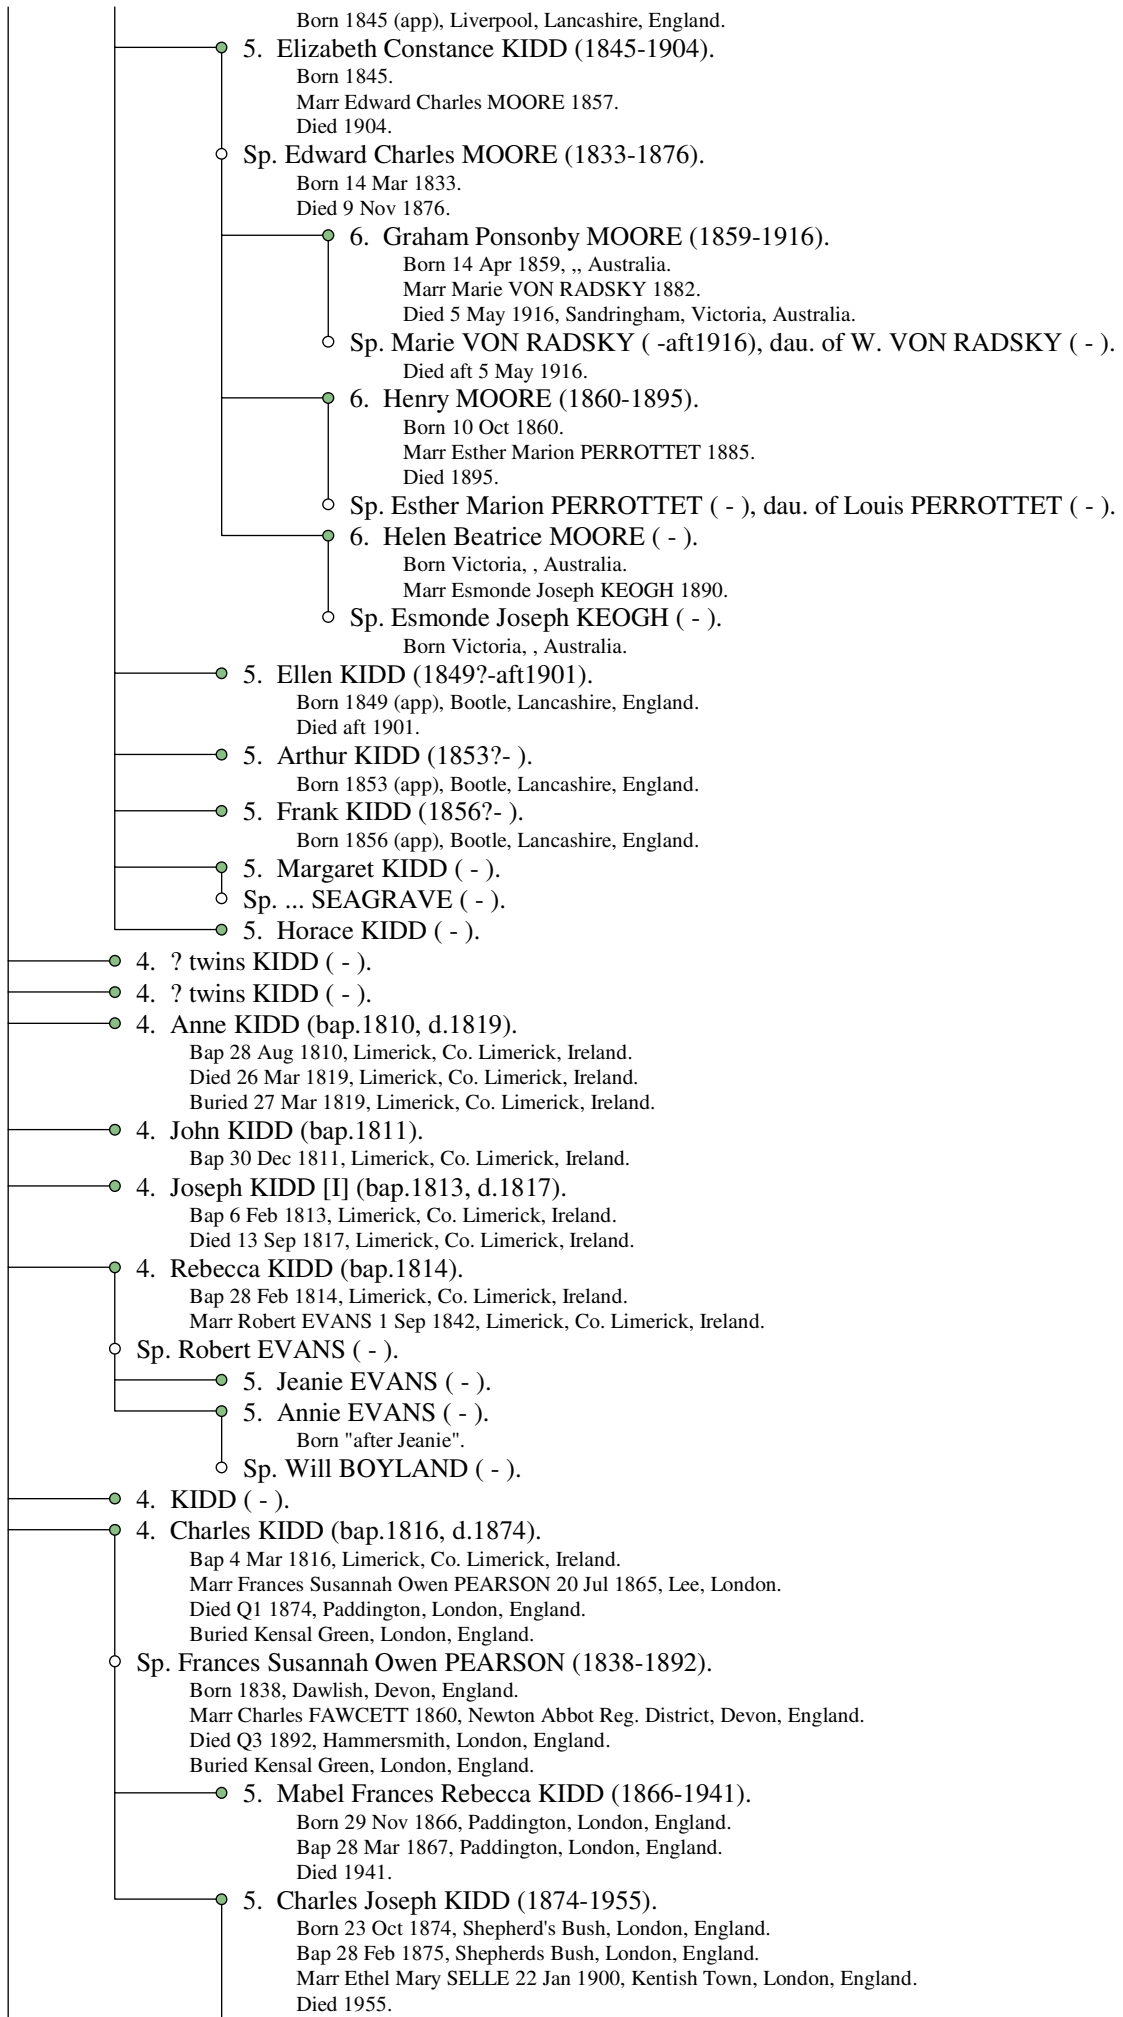

Peter KIDD (1712-1792)

Descendant Outline

28 Sep 2008

Bap 5 Mar 1824, Limerick, Co. Limerick, Ireland.
 Marr Frances Octavia ROUSE 1 Sep 1875, Balham, Surrey, England.
 Died 20 Aug 1918, Hastings, Sussex, England.
 Buried 26 Aug 1918, Woolwich, London, England.

○ Sp. Sophia M. MCKERN, dau. of George M. MCKERN (1783-1857) and Margaret WORRALL (bur.1830).

● 5. Percy Marmaduke KIDD (1851-1942).

Born 13 Feb 1851, Blackheath, Kent, England.
 Marr Gertude Eleanor HARRISON 15 Dec 1881, Blackheath Park, Kent, England.
 Died 21 Jan 1942, Chalfont St Giles, Bucks., England.
 Buried 5 Aug 1942, Hampstead, London, England.

○ Sp. Gertude Eleanor HARRISON (1855-1940), dau. of Thomas Branfill HARRISON (1827-1903) and Matilda Frances FREE (1830-1884).

Born 27 Sep 1855, Blackheath, Kent, England.
 Bap 3 Nov 1855, Blackheath, Kent, England.
 Died 1 Apr 1940, Marylebone, London, England.
 Buried 3 Apr 1940, Hampstead, London, England.