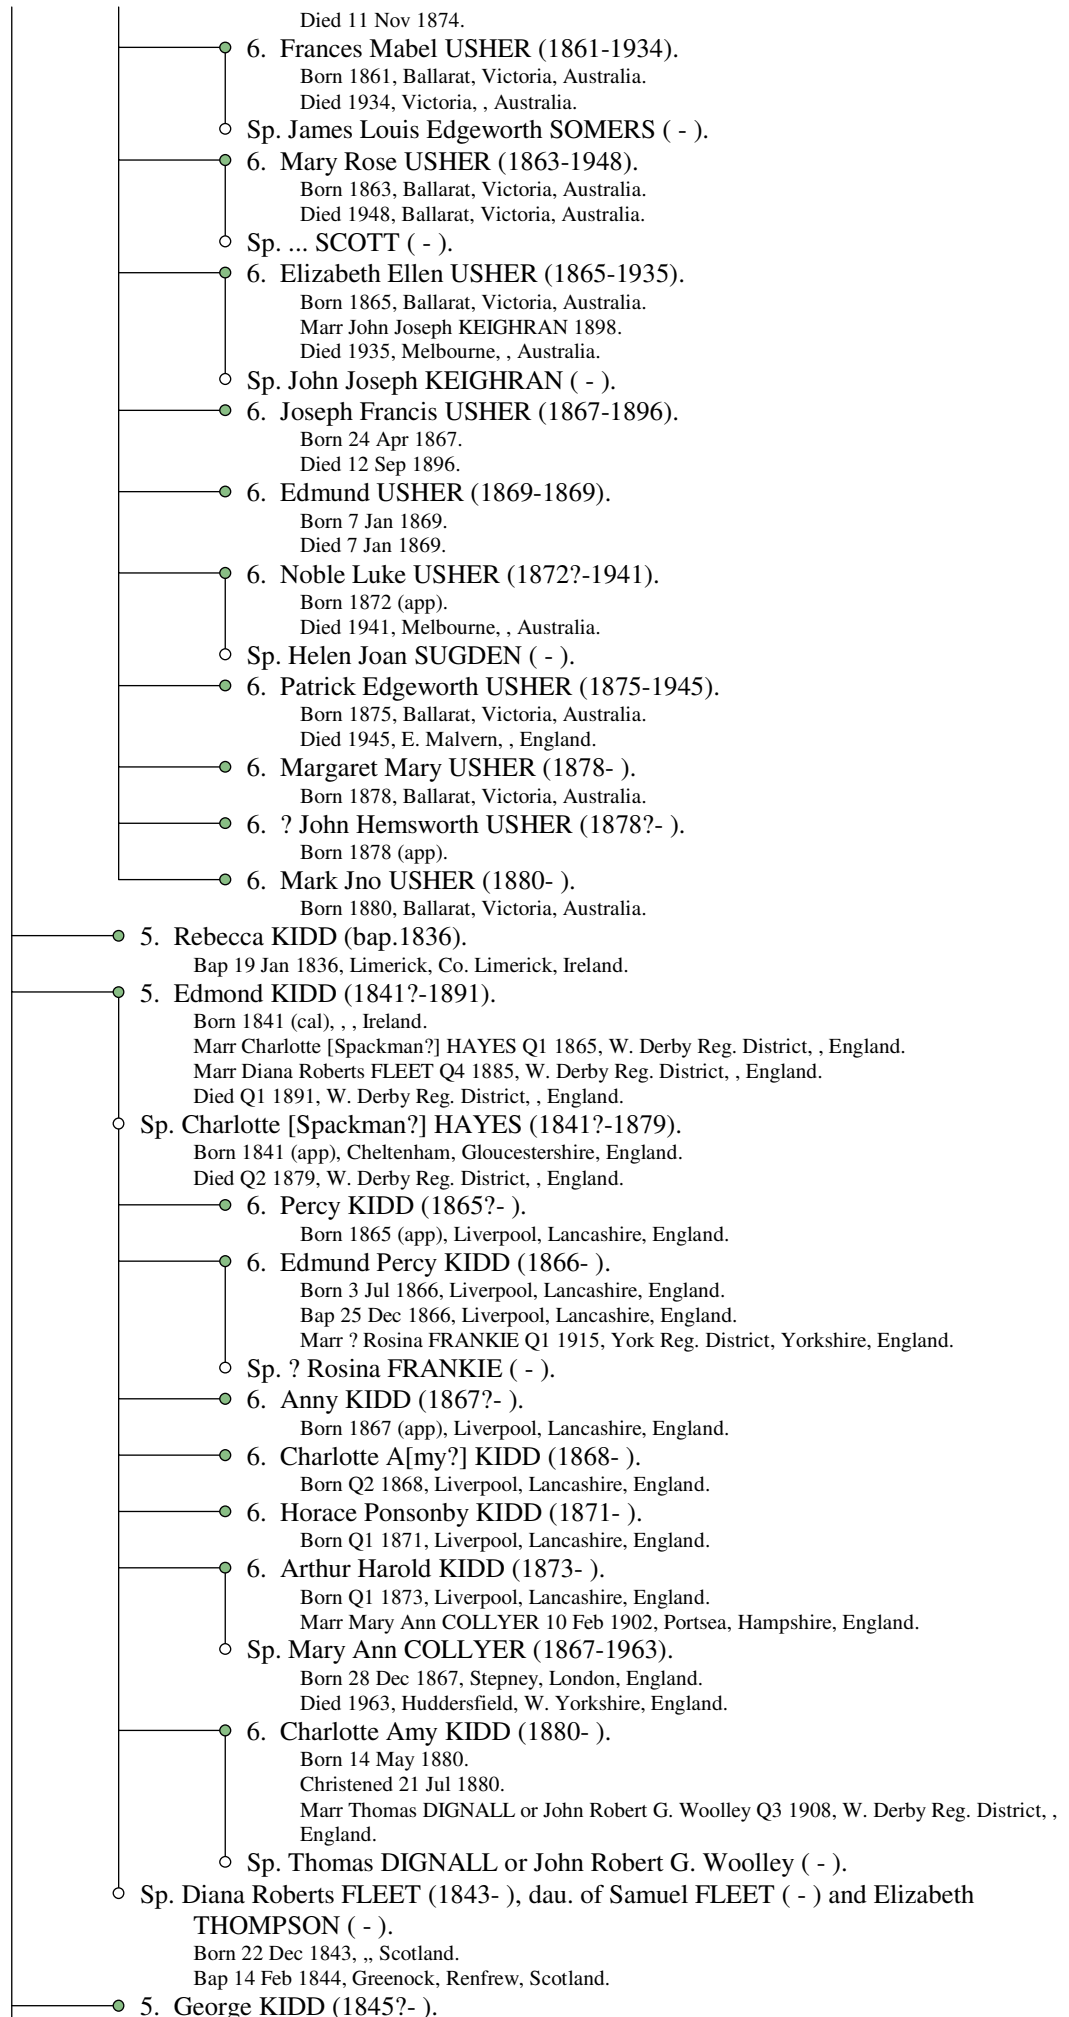

Peter KIDD (1712-1792)

Descendant Outline

28 Sep 2008

Bap 5 Mar 1824, Limerick, Co. Limerick, Ireland.
 Marr Frances Octavia ROUSE 1 Sep 1875, Balham, Surrey, England.
 Died 20 Aug 1918, Hastings, Sussex, England.
 Buried 26 Aug 1918, Woolwich, London, England.

○ Sp. Sophia M. MCKERN, dau. of George M. MCKERN (1783-1857) and Margaret WORRALL (bur.1830).

● 5. Percy Marmaduke KIDD (1851-1942).

Born 13 Feb 1851, Blackheath, Kent, England.
 Marr Gertude Eleanor HARRISON 15 Dec 1881, Blackheath Park, Kent, England.
 Died 21 Jan 1942, Chalfont St Giles, Bucks., England.
 Buried 5 Aug 1942, Hampstead, London, England.

○ Sp. Gertude Eleanor HARRISON (1855-1940), dau. of Thomas Branfill HARRISON (1827-1903) and Matilda Frances FREE (1830-1884).

Born 27 Sep 1855, Blackheath, Kent, England.
 Bap 3 Nov 1855, Blackheath, Kent, England.
 Died 1 Apr 1940, Marylebone, London, England.
 Buried 3 Apr 1940, Hampstead, London, England.