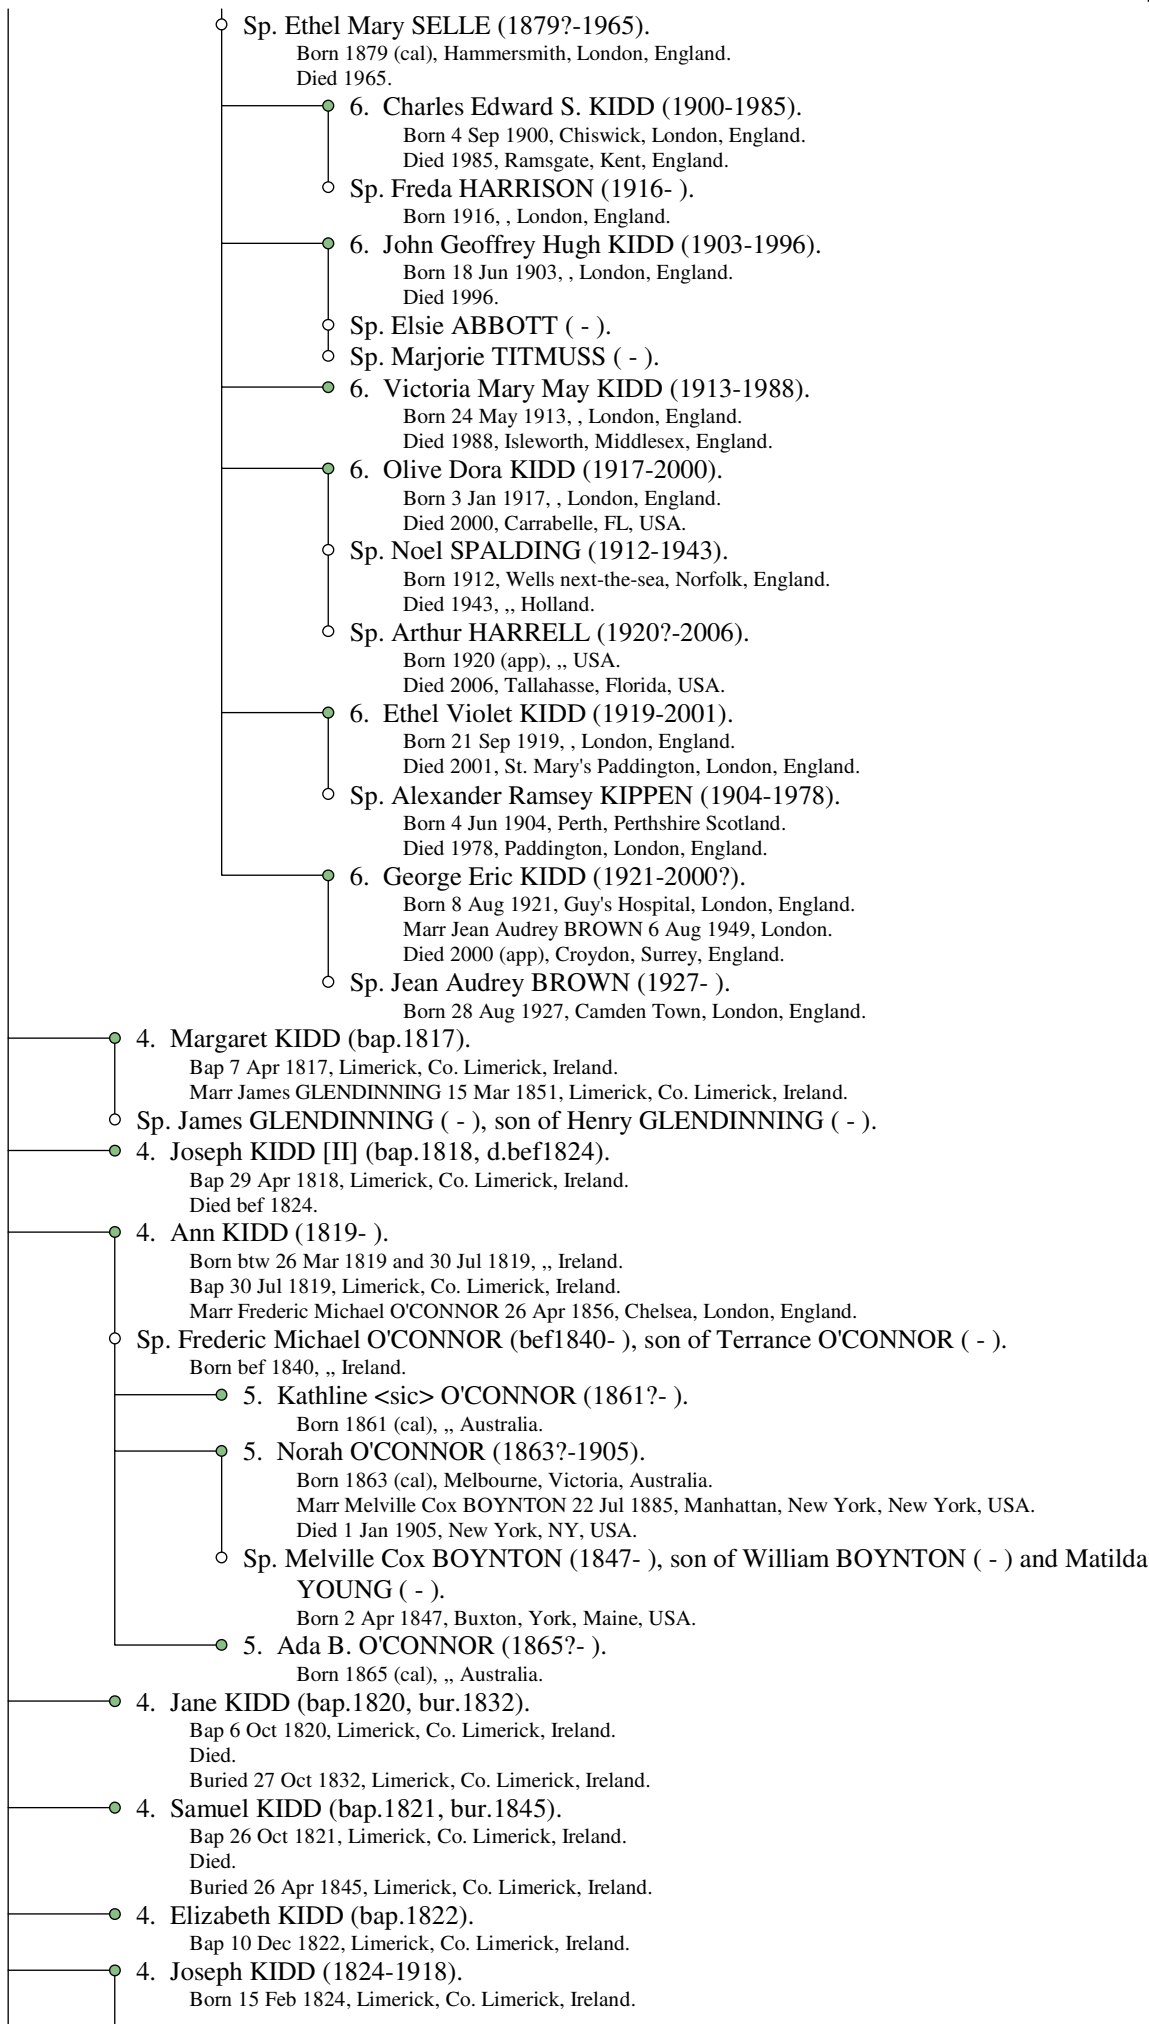

Peter KIDD (1712-1792)

Descendant Outline

28 Sep 2008

Bap 5 Mar 1824, Limerick, Co. Limerick, Ireland.
 Marr Frances Octavia ROUSE 1 Sep 1875, Balham, Surrey, England.
 Died 20 Aug 1918, Hastings, Sussex, England.
 Buried 26 Aug 1918, Woolwich, London, England.

○ Sp. Sophia M. MCKERN, dau. of George M. MCKERN (1783-1857) and Margaret WORRALL (bur.1830).

● 5. Percy Marmaduke KIDD (1851-1942).

Born 13 Feb 1851, Blackheath, Kent, England.
 Marr Gertude Eleanor HARRISON 15 Dec 1881, Blackheath Park, Kent, England.
 Died 21 Jan 1942, Chalfont St Giles, Bucks., England.
 Buried 5 Aug 1942, Hampstead, London, England.

○ Sp. Gertude Eleanor HARRISON (1855-1940), dau. of Thomas Branfill HARRISON (1827-1903) and Matilda Frances FREE (1830-1884).

Born 27 Sep 1855, Blackheath, Kent, England.
 Bap 3 Nov 1855, Blackheath, Kent, England.
 Died 1 Apr 1940, Marylebone, London, England.
 Buried 3 Apr 1940, Hampstead, London, England.